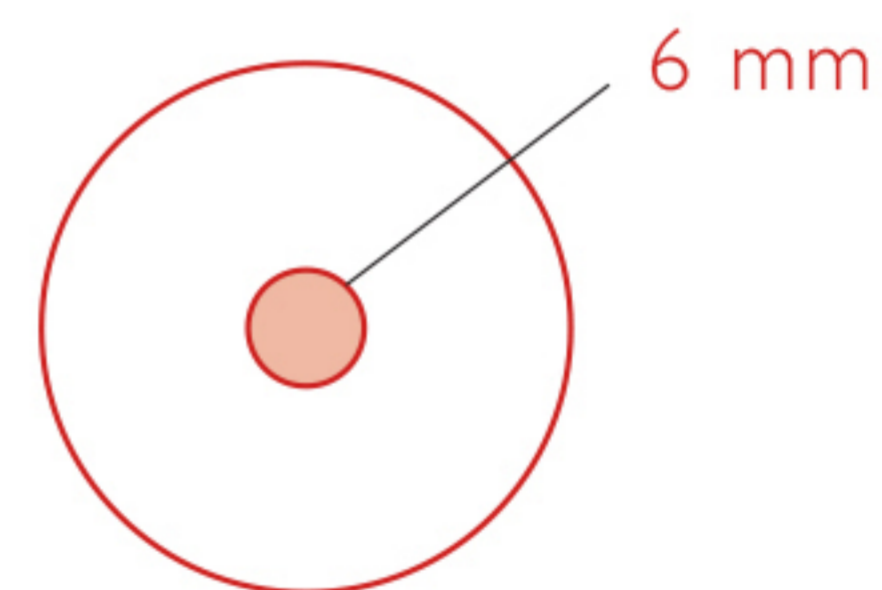

2x

Strength 2 times greater than hand torque

Savings across the entire chain:
fewer breakages and chipping
during transportation, storage,
washing and polishing.