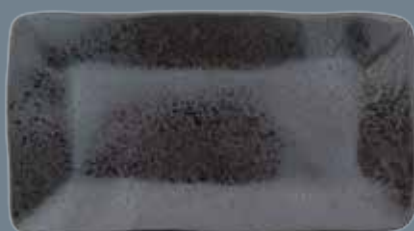

*Continental*  
MADE IN SOUTH AFRICA

stoneage

*Continental*  
MADE IN SOUTH AFRICA

*Continental*  
MADE IN SOUTH AFRICA

*Continental*  
MADE IN SOUTH AFRICA

stoneage graphite / ivory / steel blue

*Continental*

MADE IN SOUTH AFRICA

Graphite  
Code -121

Ivory  
Code -122

Steel Blue  
Code -123

36STO470 32cm Charger Plate  
36STO471 28cm Dinner Plate  
36STO472 21.5cm Side Plate

Pasta Bowl  
36STO491 28X4cm

Deep Bowl  
36STO490 22x5cm

Flared Bowl  
36STO492 16x9cm  
36STO493 18x7cm  
36STO494 15x6cm

Ramekin  
36STO496 8x3.5cm

Rectangular Platter  
36STO480 37x21cm

Rectangular Platter  
36STO481 28x16cm

*Continental*  
MADE IN SOUTH AFRICA