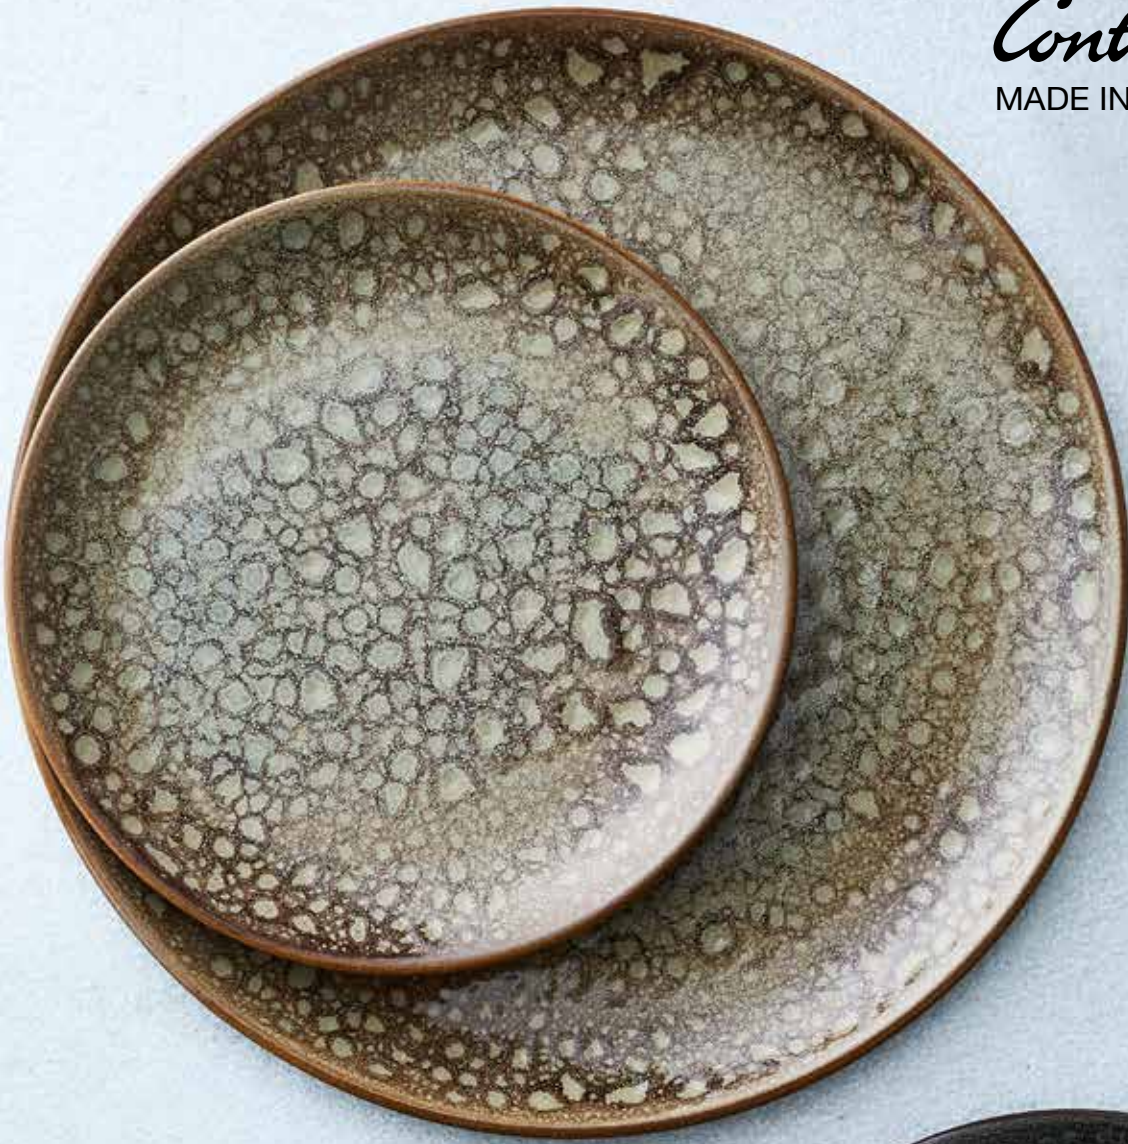

MADE IN SOUTH AFRICA

moon forest green

*Continental*  
MADE IN SOUTH AFRICA

Dinner Plates

29FUS335-133 29cm  
29FUS334-133 27cm  
29FUS331-133 19cm

Coupe Bowls

29FUS343-133 29cm  
29FUS342-133 24.5cm

Deep Bowl

36STO490-133 22x5cm

Flared Bowls

36STO493-133 18x7cm  
36STO494-133 15x6cm

Rectangular Platters

33RECT204-133 36.5x20cm  
33RECT202-133 28.5x16cm

Salsa Bowls

29FUS174-133 22cm  
29FUS173-133 18cm

*Continental*  
MADE IN SOUTH AFRICA

moon hazel brown

*Continental*

MADE IN SOUTH AFRICA

Dinner Plates

29FUS335-131 29cm  
29FUS334-131 27cm  
29FUS331-131 19cm

Coupe Bowls

29FUS343-131 29cm  
29FUS342-131 24.5cm

Deep Bowl