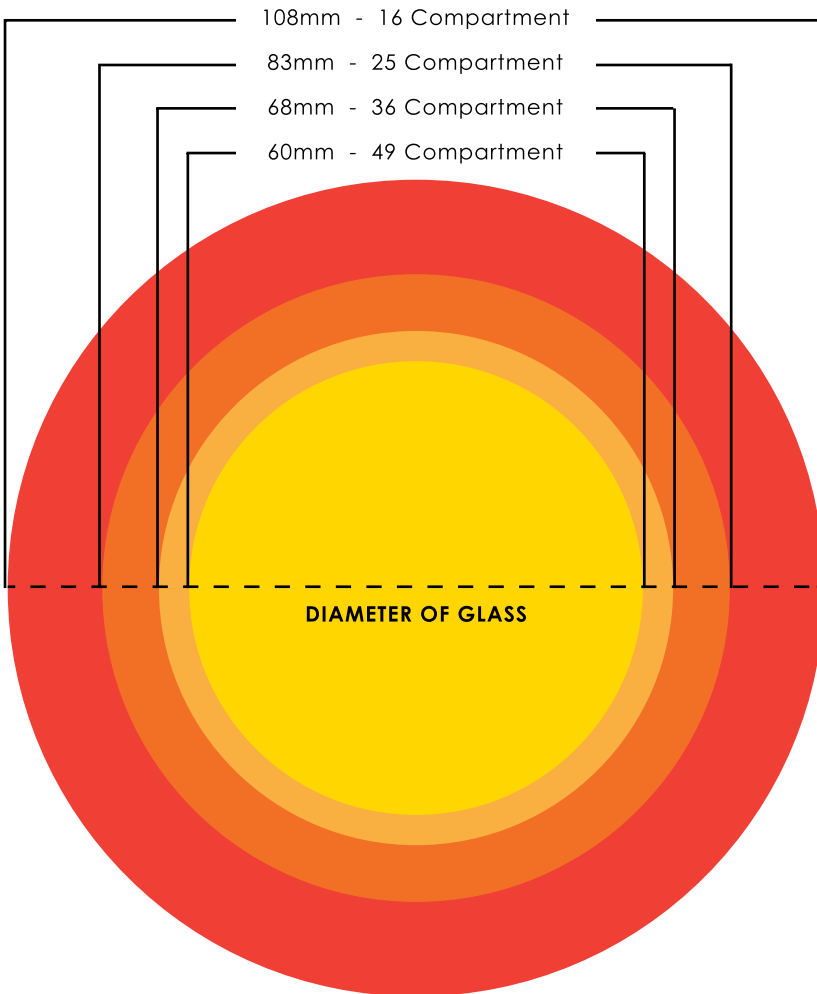

STEP 2

STEPS TO DETERMINE THE CORRECT RACK & EXTENDER COMBINATION:

STEP 1

Place the head or foot of the glass on the circle below to determine your compartment base size.

STEP 2

Place the glass on the height chart to determine rack combination.

STEP 1