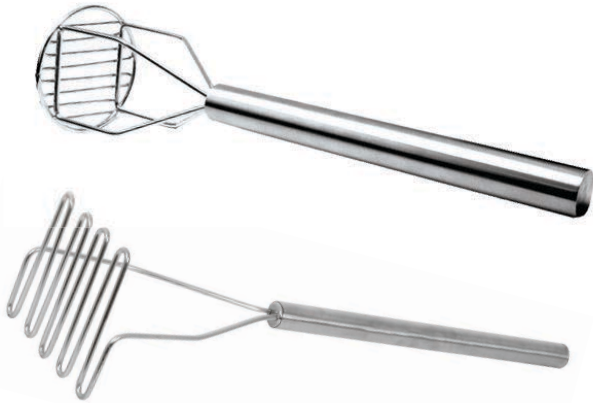

KITCHEN SMALLS

NOVA
CHEF

LU29963 : POTATO MASHER ROUND S/STEEL - 450mm
JE30464 : POTATO MASHER S/STEEL - 600mm