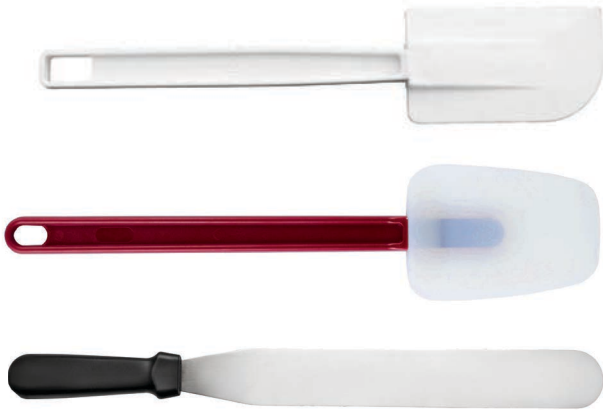

HF37197 : RUBBER SPATULA WHITE - 250mm
LU54668 : SILICONE SPATULA - 250mm
HF37012 : ICING SPATULA S/STEEL - 300mm