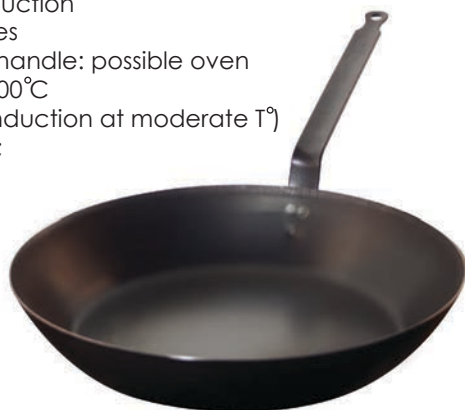

FORCE BLUE

BLUE STEEL - STRONG QUALITY
2mm thick for professional heat sources
Perfect heat conduction
Extra strong handles
For pan with steel handle: possible oven cooking 10min @200°C
All heat sources (induction at moderate T°)
Perfect for sealing; frying; browning

DB530024 : DE BUYER BLUE STEEL FRYING PAN HEAVY DUTY 240mm
DB530036 : DE BUYER BLUE STEEL FRYING PAN HEAVY DUTY 360mm