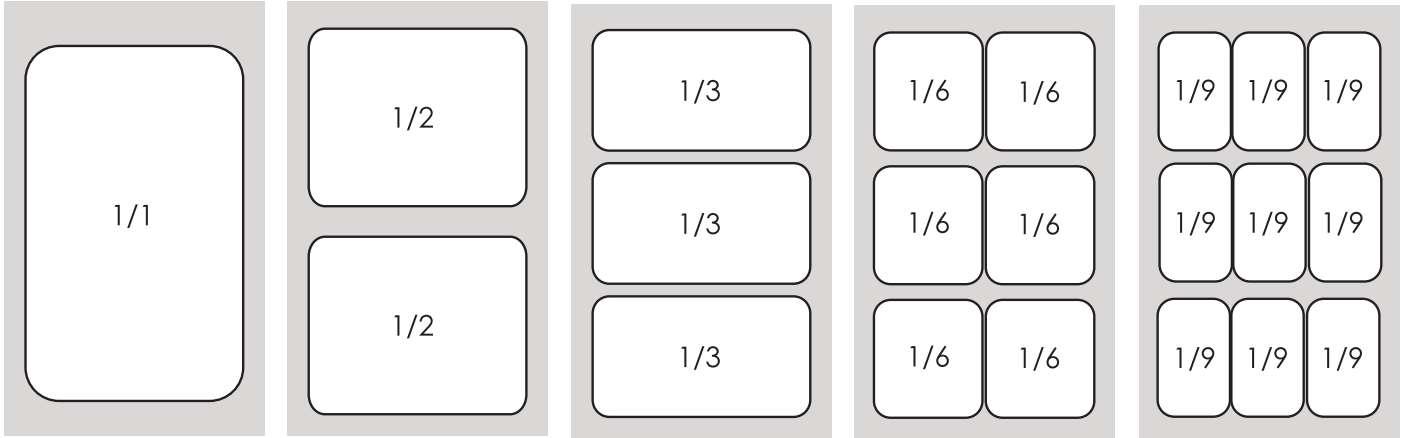

INSERTS

GN 1/1
l: 530 w: 325mm

GN 1/2
l: 325 w: 265mm

GN 1/3
l: 325 w: 180mm

GN 1/6
l: 176 w: 162mm

GN 1/9
l: 176 w: 108mm

THICKNESS OF INSERTS: 0.6mm

FULL INSERT S/STEEL 530 x 325mm