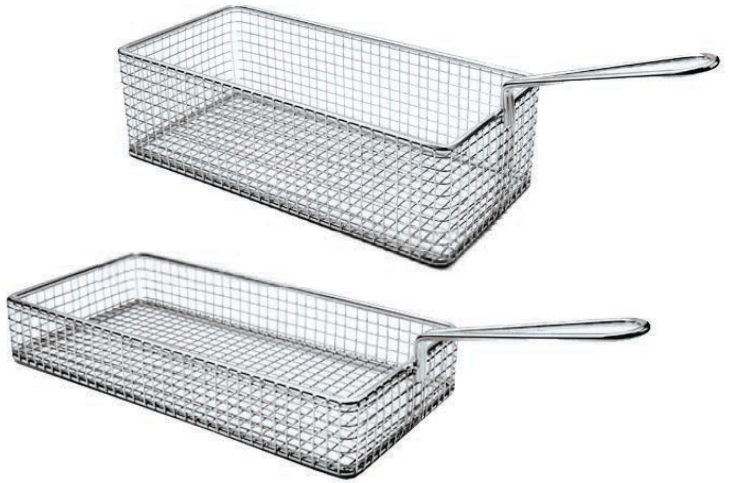

JE49763 : ROUND TRAY S/STEEL - 35cm

LU42016 : OVAL PLATTER S/STEEL - 450mm  
 LU42023 : OVAL PLATTER S/STEEL - 400mm  
 LU42009 : OVAL PLATTER S/STEEL - 350mm

JE41040 : S/STEEL MINI BASKET SQUARE - 95x80mm  
 LU44591 : S/STEEL WIRE BASKET ROUND - 75mm x 90mm  
 JE35254 : S/STEEL WIRE BASKET ROUND - 90mm  
 JE41637 : S/STEEL BASKET ROUND PREMIUM - 90mm